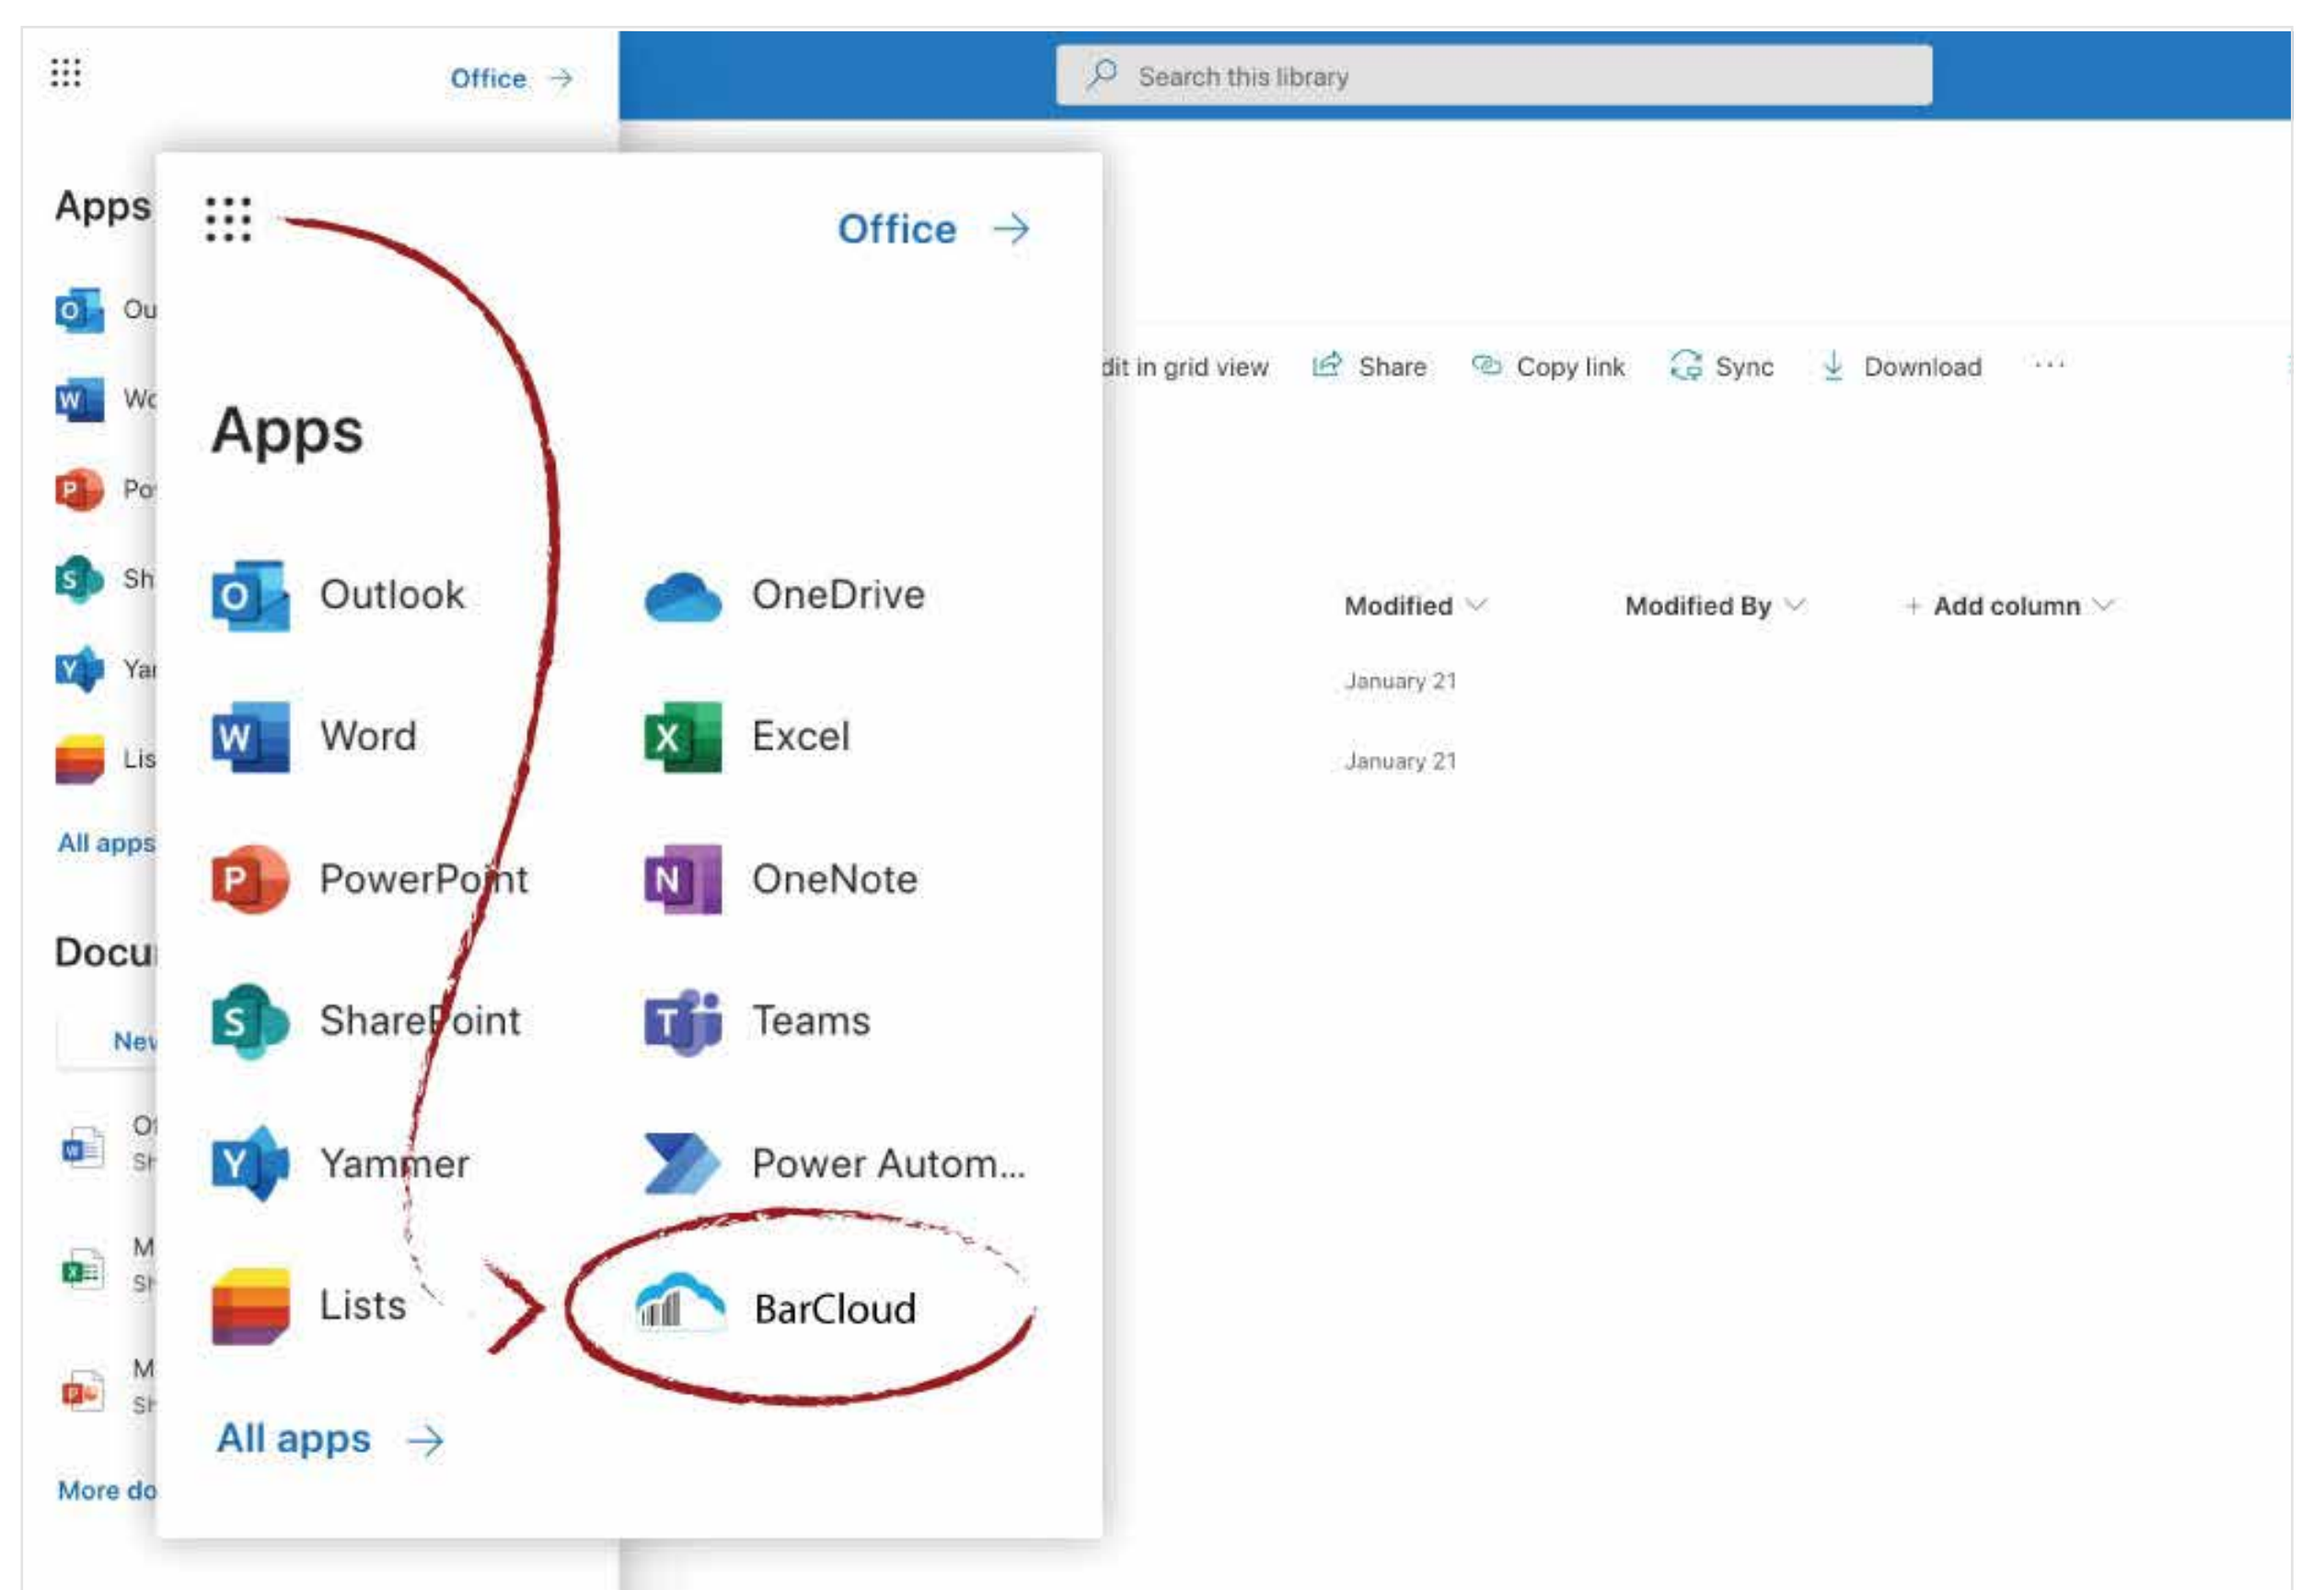

For set up instructions and more detailed information, please watch the tutorial on our Youtube Channel

[Click here to watch the tutorial video](#)